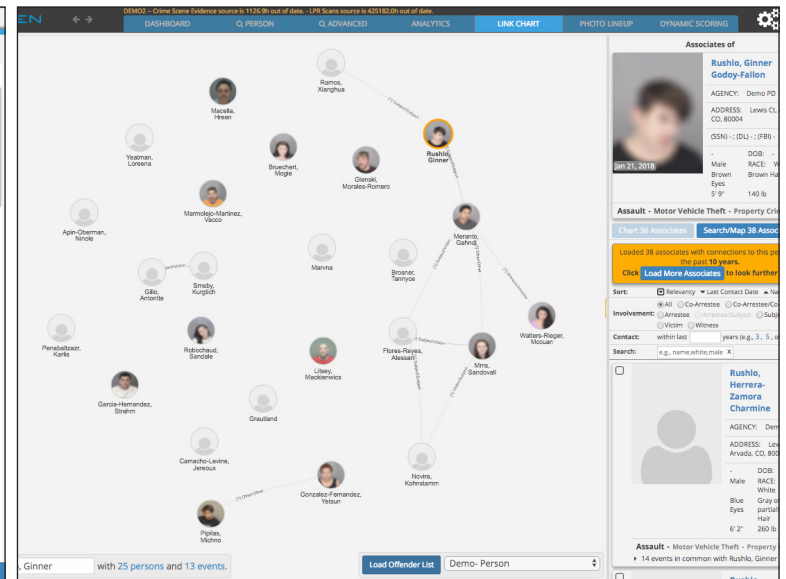

Mugshot	Name	DOB	Age	Gender	Race	Address	Offenses	Last Act.
	Rushlo, Ginner Godoy-Fallon			Male	White	Lewis Ct, Arvada, CO, 80004 (as of Jul 30, 2003)	Assault - Motor Vehicle Theft - Property Crime - Theft	Jun 9, 2018
	Brosner, Tannycy Klingner			Male	White	Vrain St, Arvada, CO, 80003	Sex Offense - Group B Crime - Citation	May 4, 2018
	Gillo, Antonette Vendegina			Female	White	W 67 Av, Arvada, CO, 80003 (as of Jul 28, 2015)	Assault	Apr 26, 2018
	Glenski, Morales-Romero Karlis			Male	White	Transient (as of Dec 18, 2014)	Assault - Property Crime - Group B Crime - Arrest/Booking	May 11, 2018
	Gonzalez-Fernandez, Yelsun			Male	Black	W 66 Pl, Arvada, CO, 80004 (as of Apr 6, 2015)	Assault - Property Crime - Theft - Drugs	May 18, 2018
	Macella, Hreen Lezndra			Female	Black	Lee St, Broomfield, CO, 80021 (as of Sep 28, 2009)	Assault - Group B Crime - Sex Offense - Arrest/Booking	Jun 8, 2018
	Apin-Oberman, Ninole			Male	White	W 42 Av, Wheat Ridge, CO, 80033 (as of Apr 18, 2018)	Sex Offense	Apr 19, 2018
	Gigantino, Feerick			Male	White	W 84 Wy, Arvada, CO, 80003 (as of Mar 2, 2009)	Assault - Group B Crime - Citation	Jun 9, 2018

Depiction of a ranked list displaying subjects involved in NIBRS Group A Person offenses. Rankings are automatically updated and notifications for new activity are displayed.

Saved lists can be visualized in link chart format to better understand the connections and known associate networks for the most prolific offenders in a particular jurisdiction.